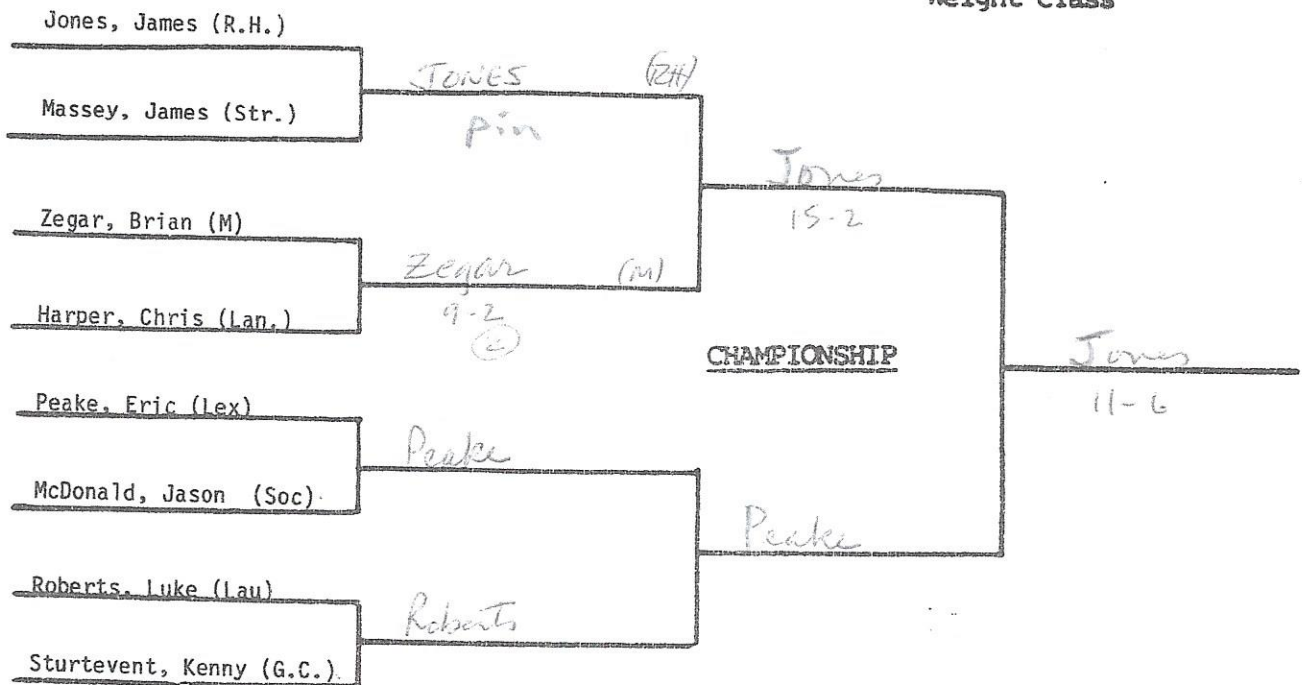

AAAA SOUTH CAROLINA
STATE WRESTLING TOURNAMENT
SPRING VALLEY HIGH SCHOOL
FEBRUARY 17, 1990

103

Weight Class