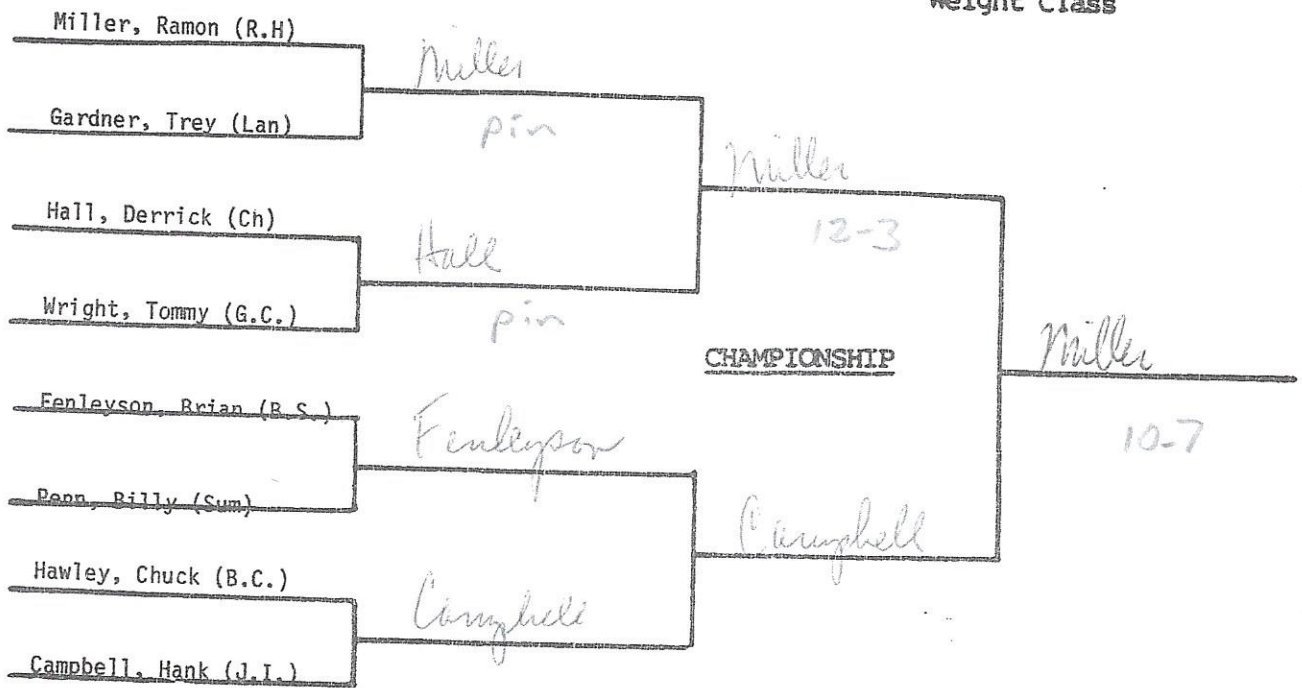

AAAA SOUTH CAROLINA
STATE WRESTLING TOURNAMENT
SPRING VALLEY HIGH SCHOOL
FEBRUARY 17, 1990

171
Weight Class