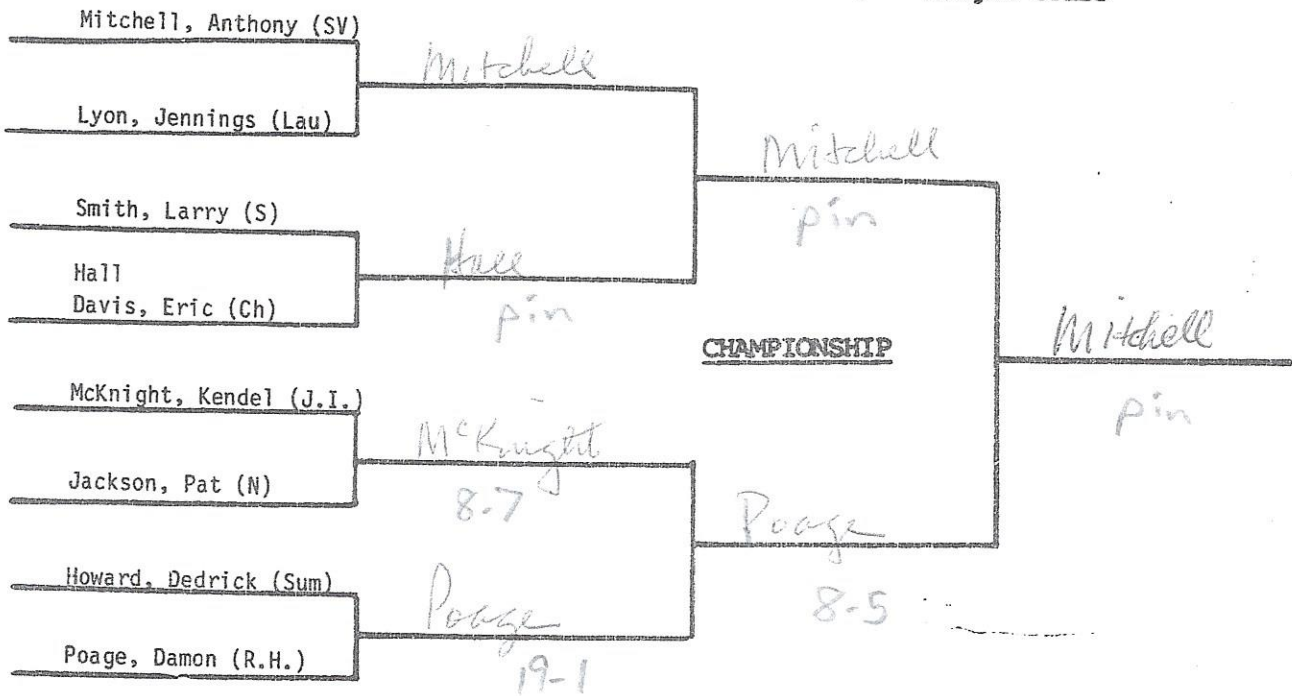

AAAA SOUTH CAROLINA
STATE WRESTLING TOURNAMENT
SPRING VALLEY HIGH SCHOOL
FEBRUARY 17, 1990

189
Weight Class