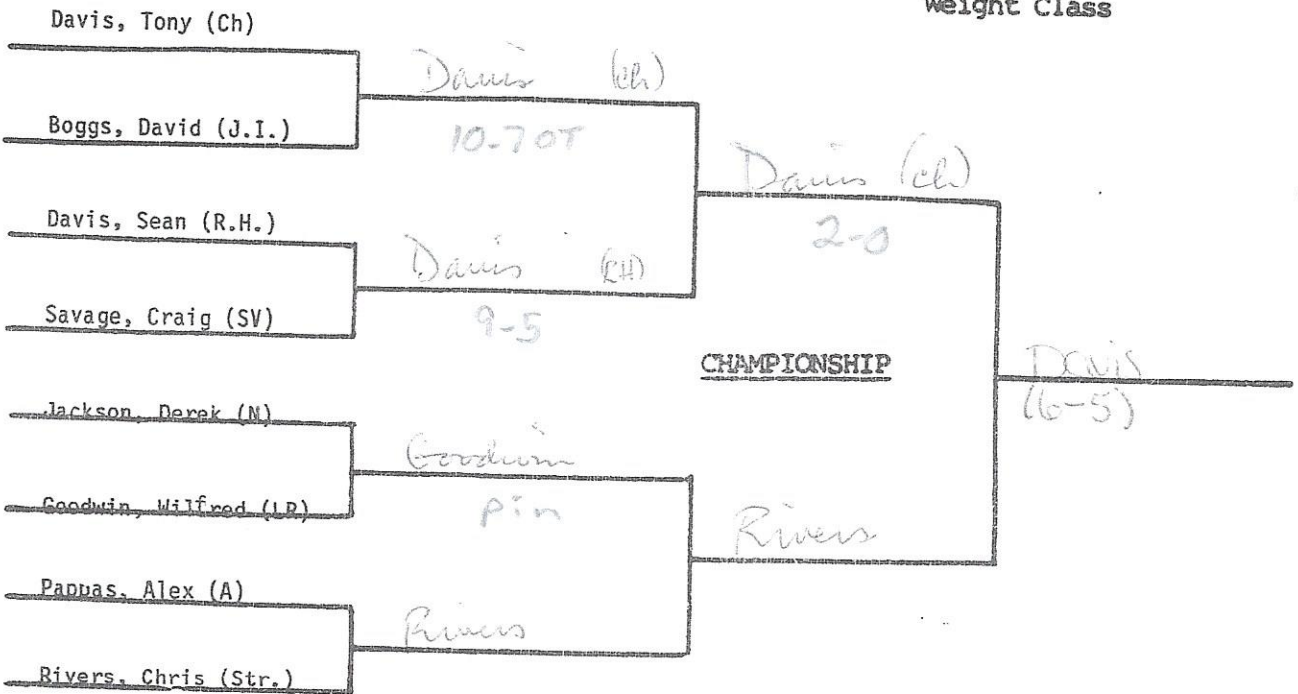

AAAA SOUTH CAROLINA
STATE WRESTLING TOURNAMENT
SPRING VALLEY HIGH SCHOOL
FEBRUARY 17, 1990

119
Weight Class