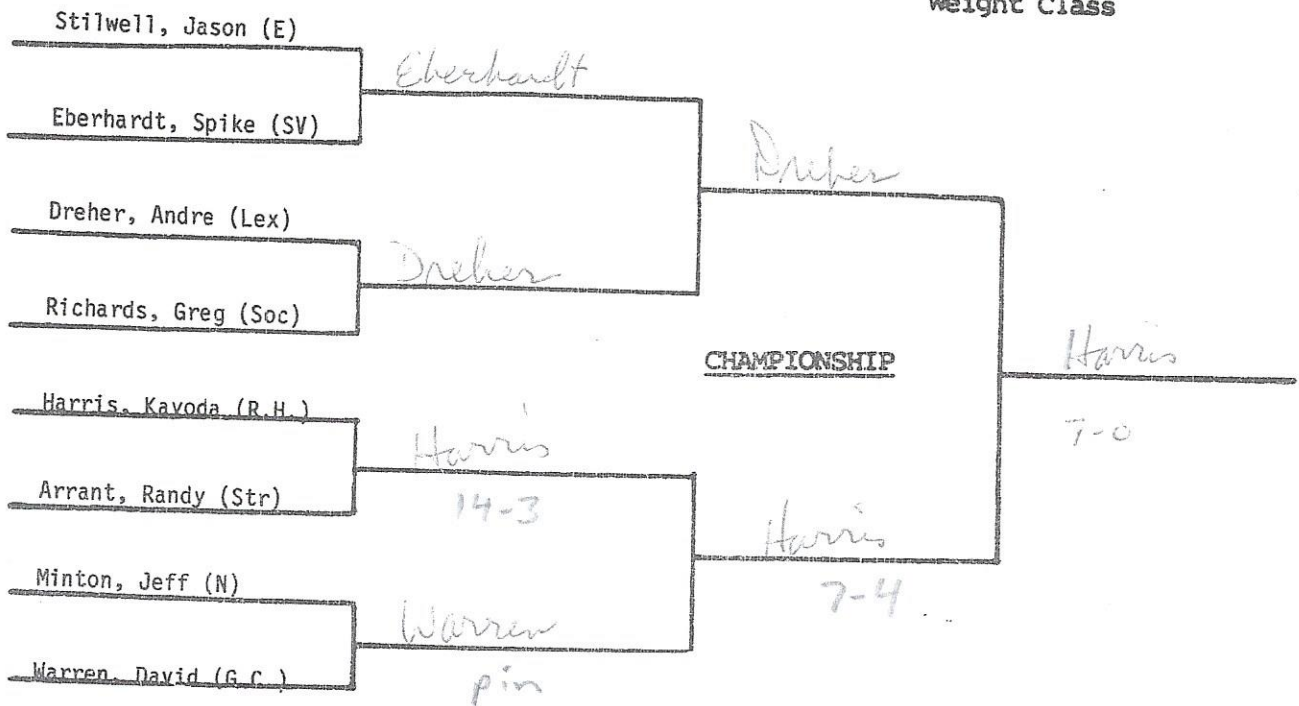

AAAA SOUTH CAROLINA
STATE WRESTLING TOURNAMENT
SPRING VALLEY HIGH SCHOOL
FEBRUARY 17, 1990

140
Weight Class