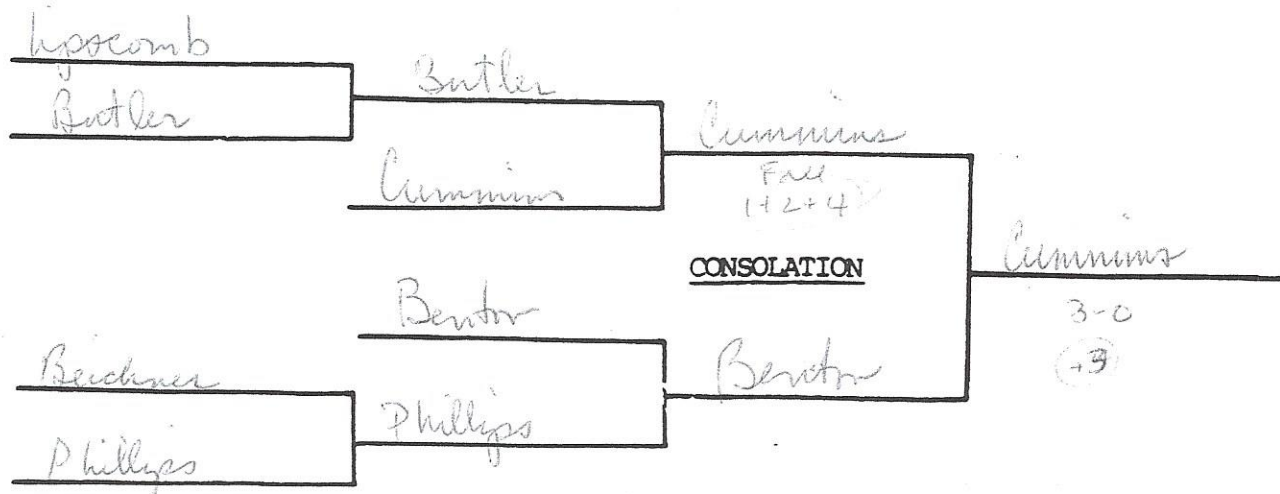

135
Weight Class

AAAA SOUTH CAROLINA
 STATE WRESTLING TOURNAMENT
 SPRING VALLEY HIGH SCHOOL
 FEBRUARY 17, 1990

140
 Weight Class

AAAA SOUTH CAROLINA
 STATE WRESTLING TOURNAMENT
 SPRING VALLEY HIGH SCHOOL
 FEBRUARY 17, 1990

145
 Weight Class

AAAA SOUTH CAROLINA
 STATE WRESTLING TOURNAMENT
 SPRING VALLEY HIGH SCHOOL
 FEBRUARY 17, 1990

152
Weight Class

AAAA SOUTH CAROLINA
 STATE WRESTLING TOURNAMENT
 SPRING VALLEY HIGH SCHOOL
 FEBRUARY 17, 1990