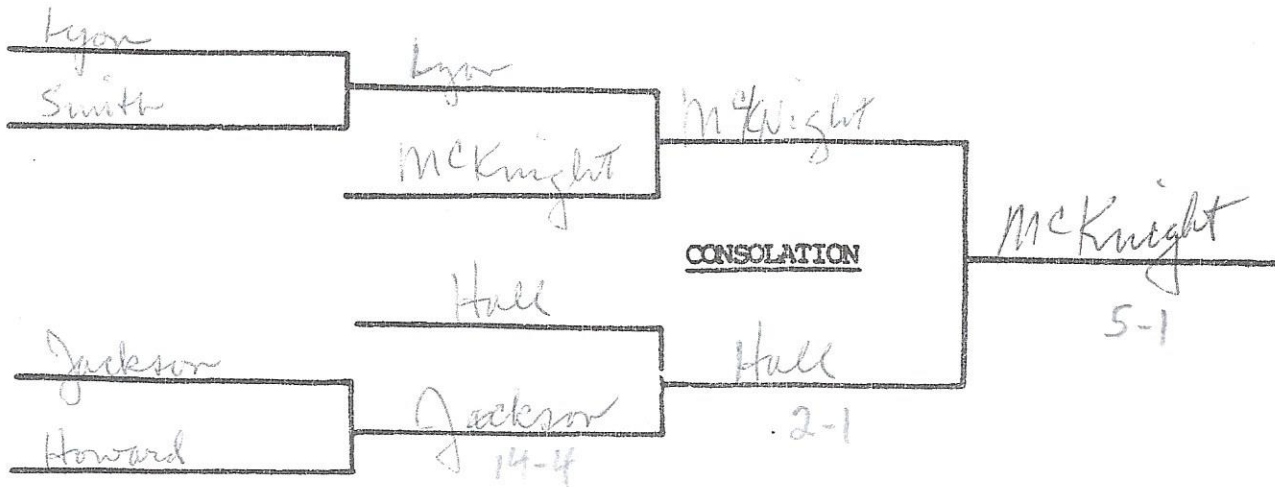

AAAA SOUTH CAROLINA
STATE WRESTLING TOURNAMENT
SPRING VALLEY HIGH SCHOOL
FEBRUARY 17, 1990

189
Weight Class