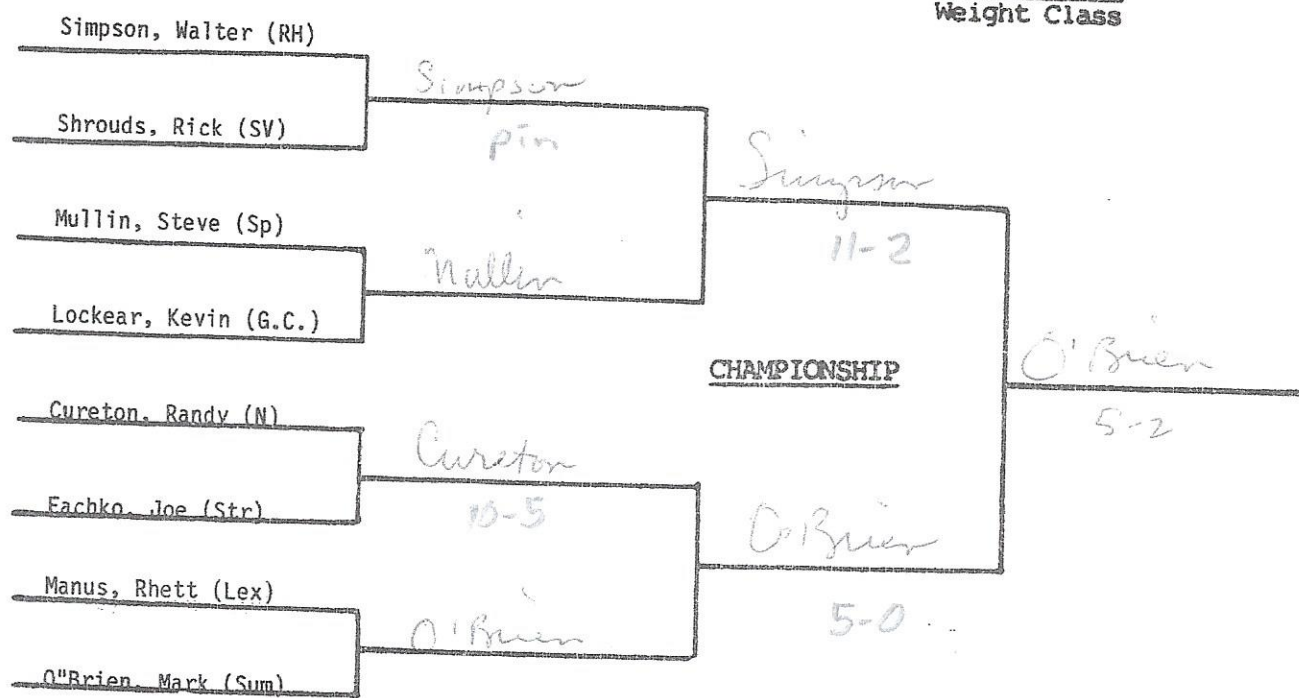

AAAA SOUTH CAROLINA
STATE WRESTLING TOURNAMENT
SPRING VALLEY HIGH SCHOOL
FEBRUARY 17, 1990

130
Weight Class