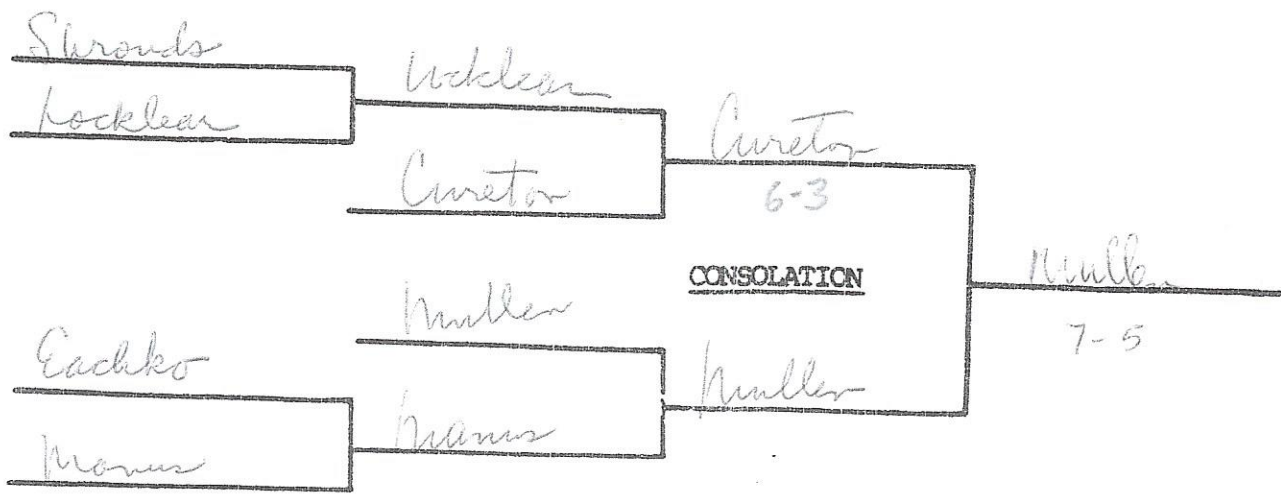

AAAA SOUTH CAROLINA
STATE WRESTLING TOURNAMENT
SPRING VALLEY HIGH SCHOOL
FEBRUARY 17, 1990

130
Weight Class