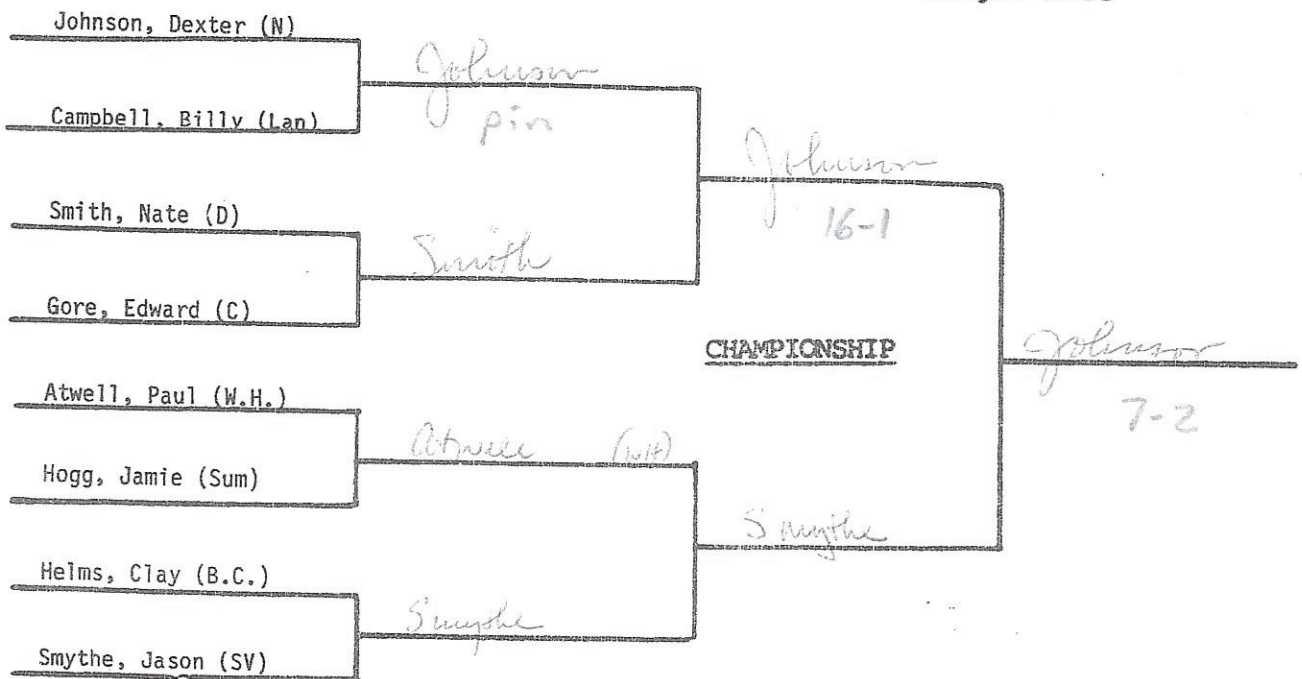

AAAA SOUTH CAROLINA
STATE WRESTLING TOURNAMENT
SPRING VALLEY HIGH SCHOOL
FEBRUARY 17, 1990

152
Weight Class