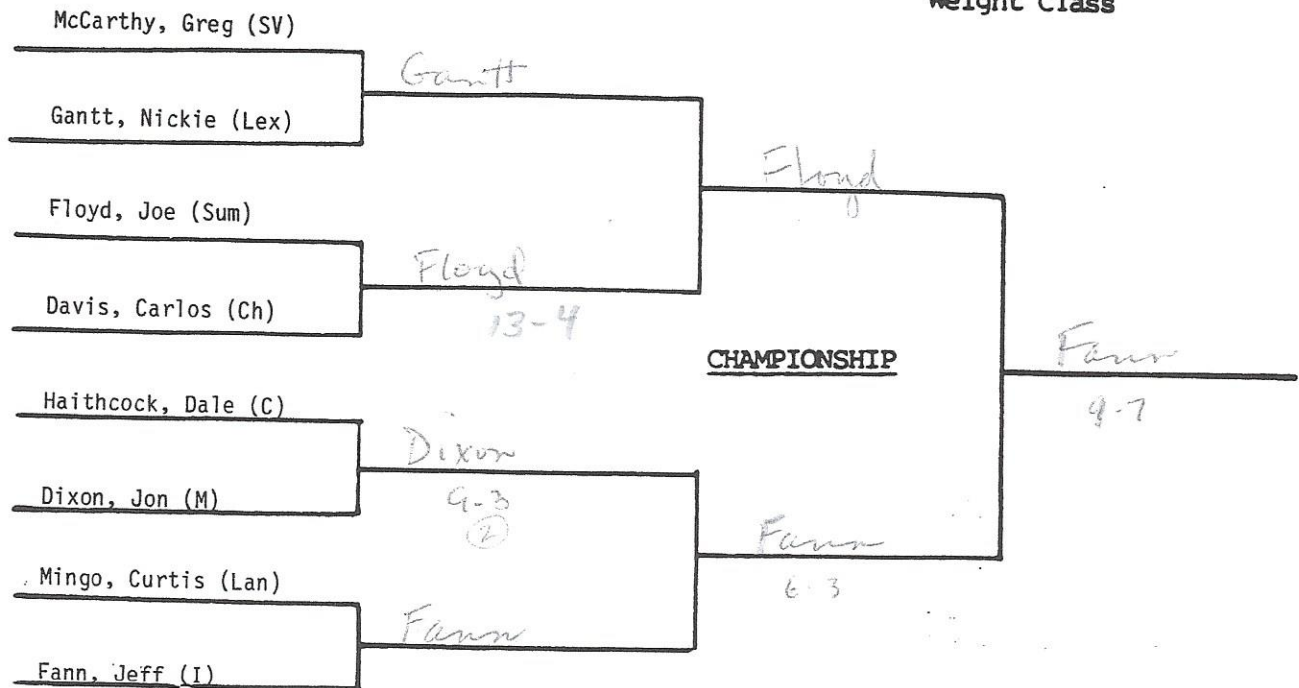

AAAA SOUTH CAROLINA
STATE WRESTLING TOURNAMENT
SPRING VALLEY HIGH SCHOOL
FEBRUARY 17, 1990

135
Weight Class